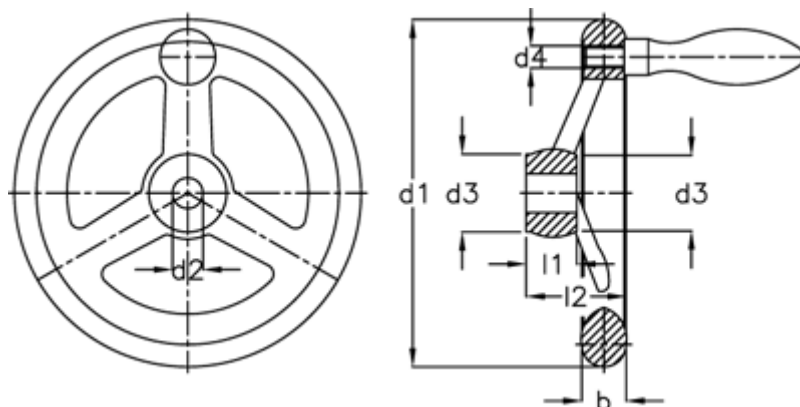

Data Sheet

Article number: 20319334

Description: E+G Handwheel
GN 950.1-GG-200-K20-A

Measures

b	= 22
d1	= 200
d2 H7	= 20
d3	= 50
d4	= 25
l1	= 38
l2	= 59
Number of spokes	= 3